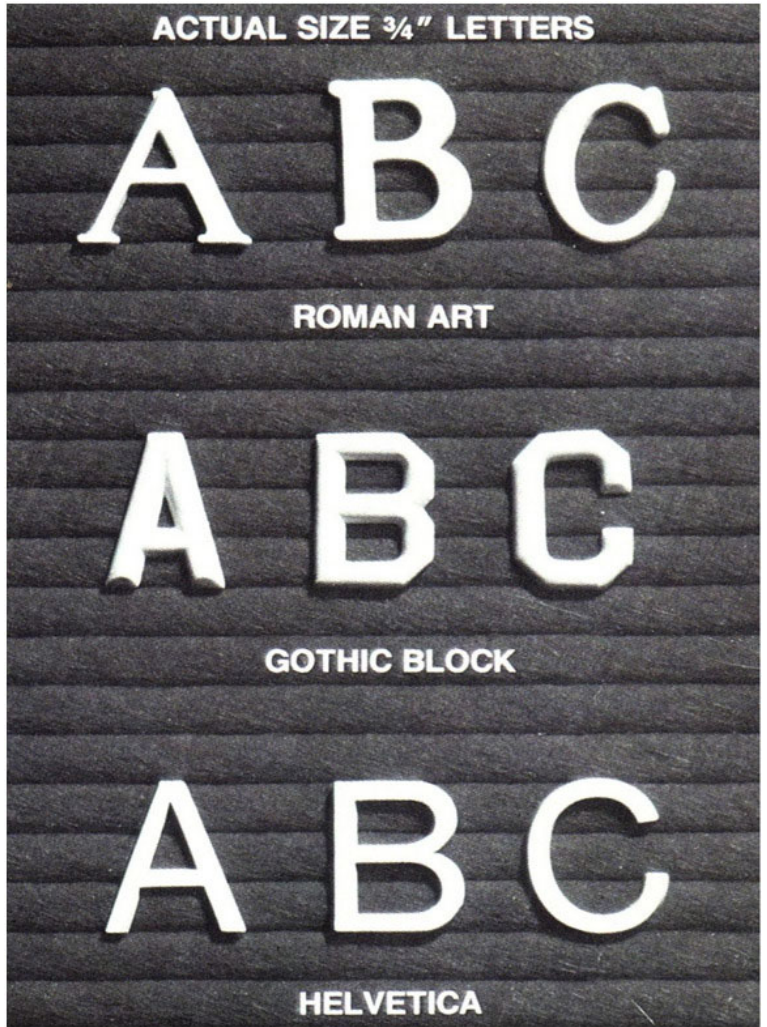

To Order Please Specify:

- 1) Type Style: Gothic Block, Helvetica, or Roman Art.
- 2) Size: See type style description.
- 3) Assortment: As required - 100-200 etc. - see chart.
- 4) Individual Characters: Submit a complete list with quantity for each.
- 5) Color

Font Size and Availability

Roman Art

$\frac{1}{4}$ ", $\frac{3}{8}$ ", $\frac{1}{2}$ ", $\frac{3}{4}$ ", 1", $1\frac{1}{2}$ ", 2" & 3"

Gothic Block

$\frac{3}{8}$ ", $\frac{1}{2}$ ", $\frac{3}{4}$ ", 1", $1\frac{1}{2}$ " & 2"

Helvetica

$\frac{3}{8}$ ", $\frac{1}{2}$ ", $\frac{3}{4}$ ", & 1"

Alignment Tabs on Letters:

$\frac{1}{4}$ " & $\frac{3}{8}$ " Tabs on the bottom of the letters only.

$\frac{1}{2}$ " - 3" Tabs on both top and bottom for easier alignment.