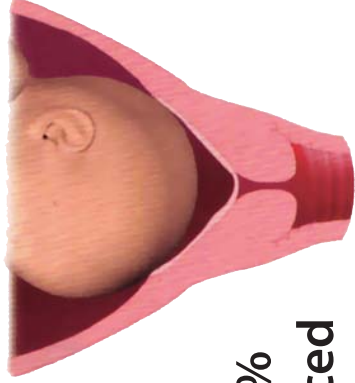

Cervical Effacement & Dilation (Borramiento y Dilatación Cervical)

Effacement - the gradual thinning, shortening and drawing up of the cervix measured in percentages from 0 to 100%. **Borramiento** - el adelgazamiento, acortamiento y encogimiento gradual del cervix medido en porcentajes del 0 al 100 %.

0% Effaced

50% Effaced

100% Effaced

Dilation - the gradual opening of the cervix measured in centimeters from 0 to 10 cms. These are actual sizes.

Dilatación - La apertura gradual del cervix medida en centímetros de 0 a 10 cms.