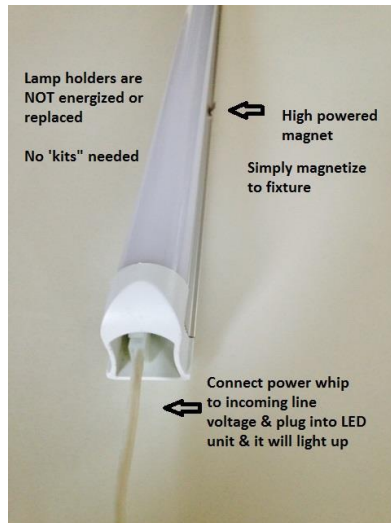

T8 Linear LED Tube

4' – 22w | Internal Driver

LMenergysolutions Lighting Co

Applications

- * Office Buildings
- * Retail Stores
- * Hotels
- * Warehouses
- * Hospitals
- * Storage Facilities
- * Exhibition Halls
- * Supermarkets
- * Restaurants
- * Residential
- * Parking Lots
- * Churches
- * General Lighting
- * Shopping Malls

Lighting Specifications

Power Output: 22w
Lumen Output: 2630 lm (F) / 2730 (C)
Voltage Input: 120-277 VAC
Light Efficacy: 120 lm/w (F) 126 lm/w (C)

Color Rendering Index (CRI): 82

Available Color Temperatures

Warm White 3000 3500 4000 5000 Cool White

Technical Parameters

Model: LMT8422-F / LMT8422-C

LED Chip Type: SMD

Dimmable: No

Beam Angle: 160°

Rated Life: > 50,000 hrs.

Power Factor: > 0.97