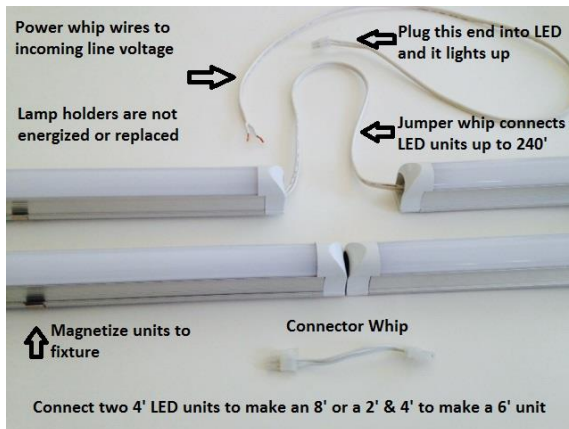

T8 Linear LED Tube

4' – 22w | Internal Driver

LMenergysolutions Lighting Co

Applications

- * Office Buildings
- * Retail Stores
- * Hotels
- * Warehouses
- * Hospitals
- * Storage Facilities
- * Exhibition Halls
- * Supermarkets
- * Restaurants
- * Residential
- * Parking Lots
- * Churches
- * General Lighting
- * Shopping Malls

Lighting Specifications

Power Output: 22w
Lumen Output: 2630 lm (F) / 2730 (C)
Voltage Input: 120-277 VAC
Light Efficacy: 120 lm/w (F) 126 lm/w (C)

Color Rendering Index (CRI): 82

Available Color Temperatures

Warm White 3000 3500 4000 5000 Cool White

Technical Parameters

Model: LMT8422-F / LMT8422-C

LED Chip Type: SMD

Dimmable: No

Beam Angle: 160°

Rated Life: > 50,000 hrs.

Power Factor: > 0.97