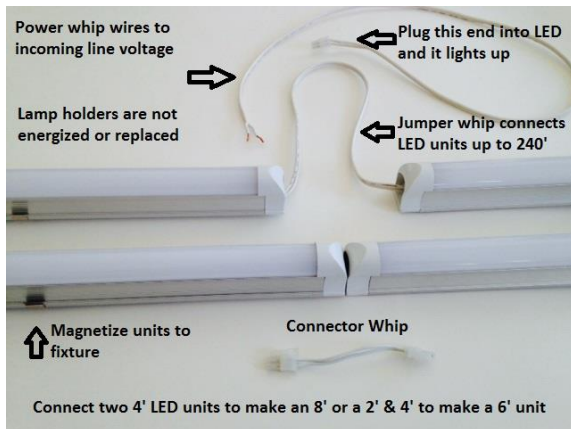

T8 Linear LED Tube

4' – 18w | Internal Driver

LMenergysolutions Lighting Co

Applications

- * Office Buildings
- * Retail Stores
- * Hotels
- * Warehouses
- * Hospitals
- * Storage Facilities
- * Exhibition Halls
- * Supermarkets
- * Restaurants
- * Residential
- * Parking Lots
- * Churches
- * General Lighting
- * Shopping Malls

Lighting Specifications

Power Output: 18w
Lumen Output: 2230 lm (F) / 2360 (C)
Voltage Input: 120-277 VAC
Light Efficacy: 124 lm/w (F) 131 lm/w (C)

Color Rendering Index (CRI): 83

Available Color Temperatures

Warm White 3000 3500 4000 5000 Cool White

Technical Parameters

Model: LMT8418-F / LMT8418-C

LED Chip Type: SMD

Dimmable: No

Beam Angle: 160°

Rated Life: > 50,000 hrs.

Power Factor: > 0.97