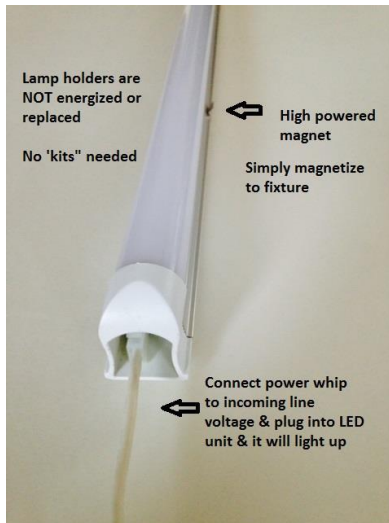

T8 Linear LED Tube

4' – 18w | Internal Driver

LMenergysolutions Lighting Co

Applications

- * Office Buildings
- * Retail Stores
- * Hotels
- * Warehouses
- * Hospitals
- * Storage Facilities
- * Exhibition Halls
- * Supermarkets
- * Restaurants
- * Residential
- * Parking Lots
- * Churches
- * General Lighting
- * Shopping Malls

Lighting Specifications

Power Output: 18w
Lumen Output: 2230 lm (F) / 2360 (C)
Voltage Input: 120-277 VAC
Light Efficacy: 124 lm/w (F) 131 lm/w (C)

Color Rendering Index (CRI): 83

Available Color Temperatures

Warm White 3000 3500 4000 5000 Cool White

Technical Parameters

Model: LMT8418-F / LMT8418-C

LED Chip Type: SMD

Dimmable: No

Beam Angle: 160°

Rated Life: > 50,000 hrs.

Power Factor: > 0.97