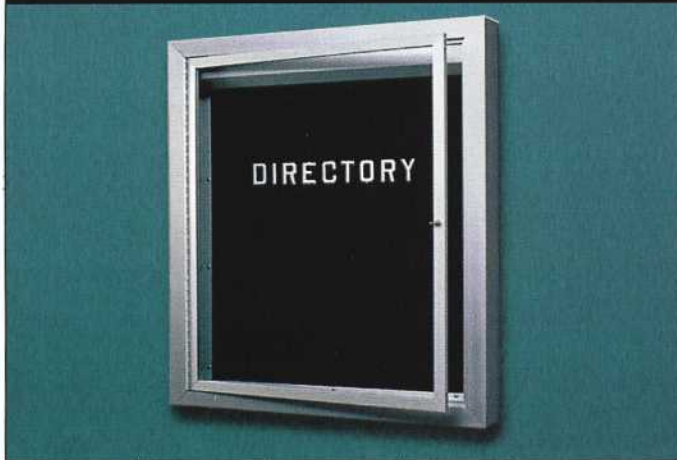

# BULLETIN BOARD & DIRECTORY CASES

## HBC SERIES (HINGED DOOR BULLETIN BOARD CASE)

PART NO.	SIZE (H x W)	DOORS	WEIGHT	PRICE
HBC-023	3' x 2'	1 door	75 LBS.	\$ 339.00
HBC-032	2' x 3'	1 door	75 LBS.	\$ 339.00
HBC-043	3' x 4'	1 door	120 LBS.	\$ 670.00
HBC-044	4' x 4'	2 doors	180 LBS.	\$ 768.00
HBC-054	4' x 5'	2 doors	200 LBS.	\$ 915.00
HBC-064	4' x 6'	2 doors	240 LBS.	\$ 994.00
HBC-084	4' x 8'	3 doors	320 LBS.	\$1446.00
HBC-104	4' x 10'	3 doors	400 LBS.	\$1718.00
HBC-124	4' x 12'	4 doors	480 LBS.	\$1953.00

### DETAILS

- The HBC case features a 3" aluminum frame, tempered glass door(s) and a tackable back panel
- Cases can be recessed or surface mounted
- For tack surface options, see pg. 18