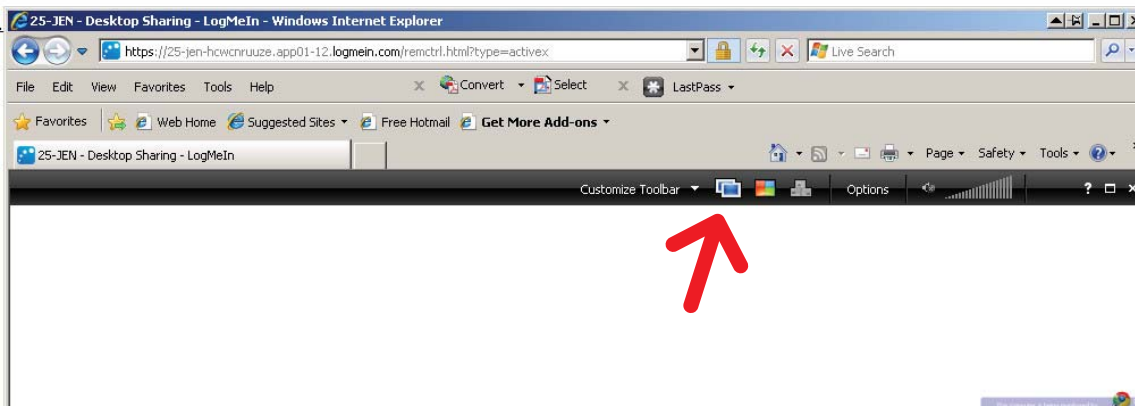

Logmein Monitor button (Blue rectangles) is on the control bar in your browse that is next to the words "Quick Links" or "Customize Toolbar". Clicking it will get you to my screen with your artwork on it! The Options box gets you a pointer and the box to the right of the ? get you to full screen mode