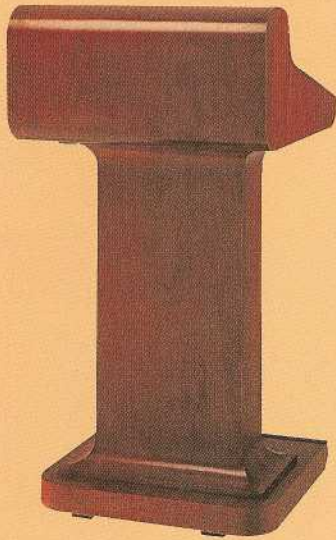

PEDESTALS

Pedestal Lecterns will dramatically enhance your presentations with their impressive styling in both traditional and contemporary models. Sculpted design and flowing lines adapt to any room's decor. Available in any veneer.

TRADITIONAL

Traditional Style

Overall: 48"H x 25"W x 24"D

Pedestal: 33"H x 19³/₄"W x 10³/₄"D

Top Only: 12⁵/₈"H x 25"W x 24"D

Base Only:

2³/₄"H x 23³/₄"W x 20¹/₄"D

Shipping Weight: 89 lb.

CONTEMPORARY

Contemporary Style

Overall: 48"H x 25"W x 22"D

Pedestal: 34⁷/₈"H x 16"W x 8"D

Top Only: 10¹/₄"H x 25"W x 22"D

Base Only: 2³/₄"H x 23¹/₂"W x 20¹/₄"D

Shipping Weight: 99 lb.