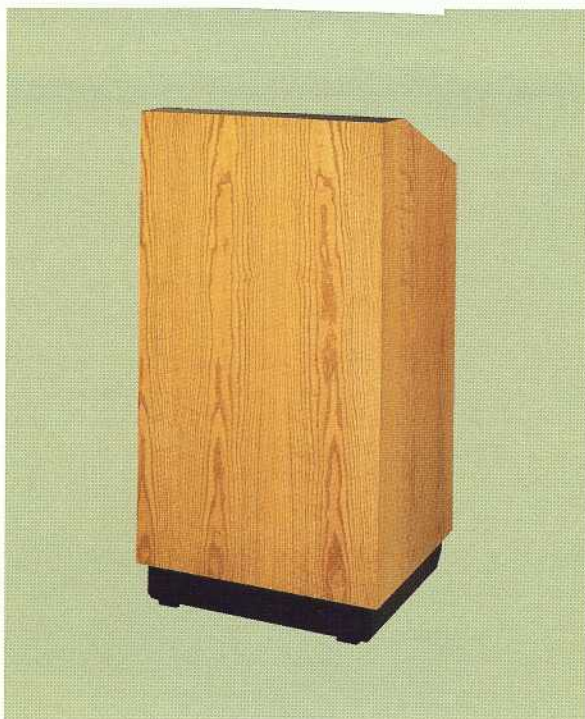

LEXINGTON

The Lexington is ideal when you need a lectern with functional design, practical good looks and plenty of convenient features. Distinguished by clean rectilinear styling, the Lexington will provide years of exceptional service.

Floor Models

25" Width Dimensions

Overall: 48"H x 25"W x 22"D

Reading Surface: 23¹/₂"W x 15¹/₂"D

Shipping Weight: 97 lb.

32" Width Dimensions

Overall: 48"H x 32"W x 22"D

Reading Surface: 29¹/₂"W x 15¹/₂"D

Overall: 18"H x 25"W x 22"D

Reading Surface: 22¹/₂"W x 15¹/₂"D

Shipping Weight: 48 lb.

 Available in Special Needs model

CONCORD

This sleek and elegantly styled lectern blends with any modern room decor.

Floor Models