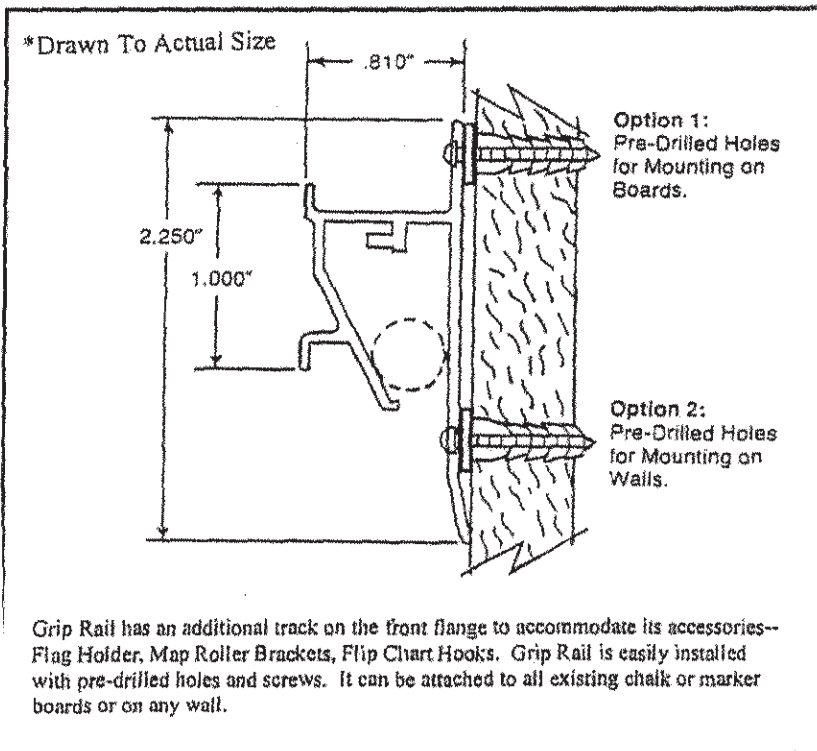

Grip-rail®

Grip-rail discontinued
11/07 - none left
see Claridge #79 hangtight

Description: Style Grip Rail
Aluminum Construction
Permanent End-Caps
Lifetime Warranty

Finish: Satin Finish

Installation: Pre-drilled holes in upper flange for direct screw mount to top of chalkboards or marker boards or holes in the lower flange for direct wall mount.

LIFETIME WARRANTY

Advantus Corp. guarantees Grip-a-Strip products against defects in workmanship and materials, under normal usage, with proper care and maintenance, for as long as you own the product. In the event a defect should occur, we will repair or replace the defective part or products with one of identical size.

Indoff

140 WEST WYND TERRACE
MIDDLETOWN, CT 06457
(860) 632-2026
FAX (860) 632-2028
www.ahutton.com