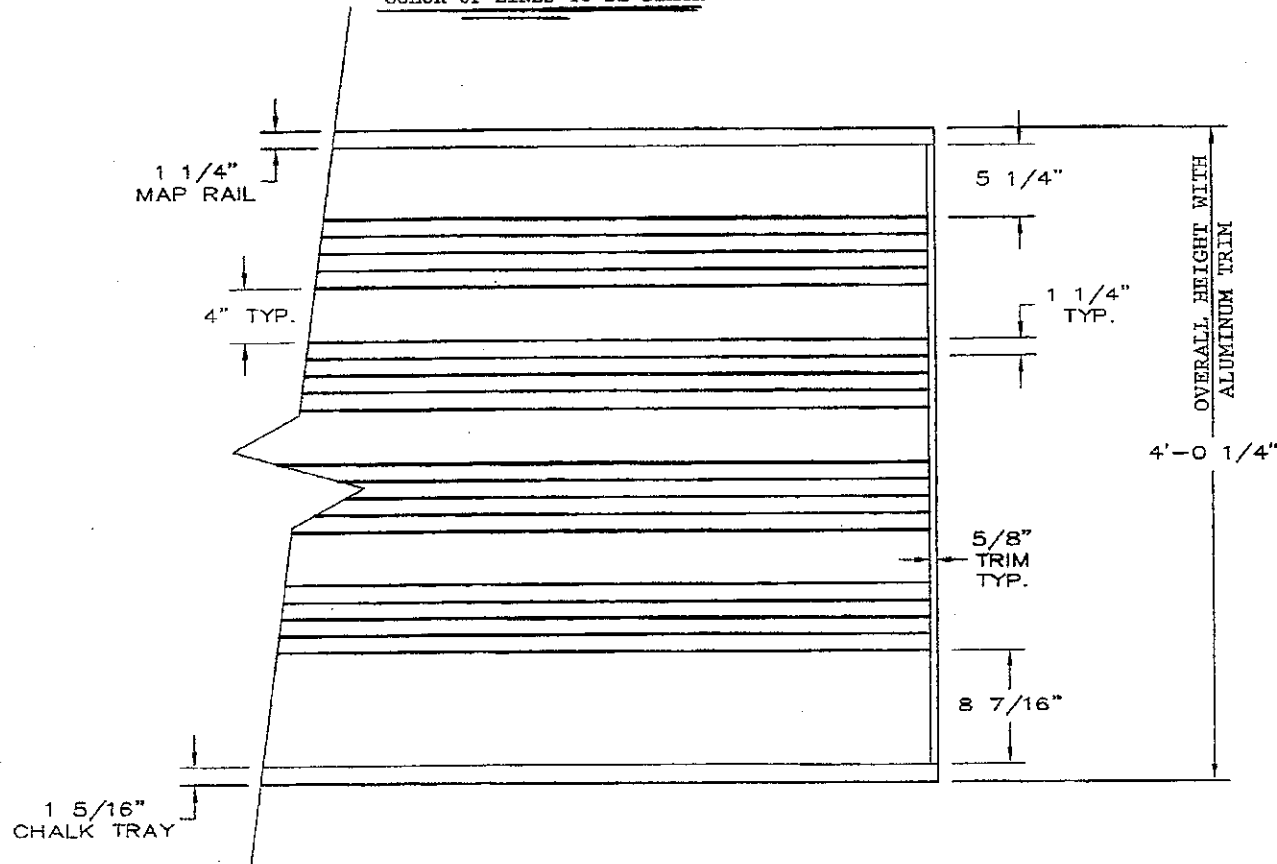

CLARIDGE DELUXE SERIES LCS MARKERBOARD
 WITH MUSIC STAFF LINES
 ALL LINES ARE 1/16" WIDE
 COLOR OF LINES TO BE BLACK

MUSIC STAFF LINING DETAIL
 SCALE - 1"=1'-0"

This is our default Music Staff layout for LCS2xxx boards on page 2 of catalog. Using this default will shorten lead time by 2-3 weeks.