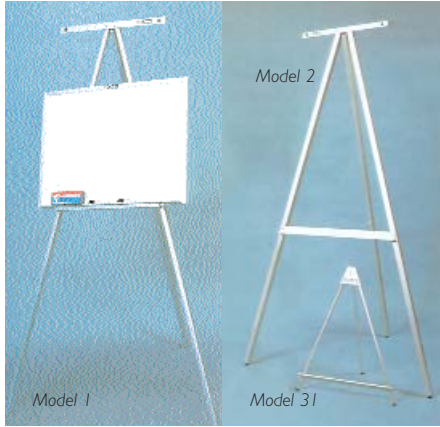

**EASELS:**

MODEL 1, 2 AND 31 ALUMINUM EASELS

NUMBER	SIZE	WEIGHT	PRICE
Model 1	56 x 34 x 32	7 lbs.	\$119.00
Model 2	69 x 34 x 34	12 lbs.	159.00
Model 31	23 x 23	3 lbs.	50.00

**FEATURES:**

**MODEL 1 EASEL FEATURES:**

- Handles boards up to and including 3' x 4'

**MODEL 2 EASEL FEATURES:**

- Handles boards up to and including 4' x 6'

**MODEL 31 TABLE EASEL FEATURES:**

- Use on desks, tables, and counters

172EB FLIPCHART EASEL WITH SPRING-LOADED FLIPCHART CLAMP

NUMBER	SIZE	WEIGHT	PRICE
172E	56 x 34 x 32	4 lbs.	\$60.00
172EB	69 x 34 x 34	5 lbs.	81.00

**FEATURES:**

- Lightweight, aluminum tripod easel with 3/4" tubular telescoping legs
- Legs adjust from 35" to 66" in height
- Ideal for table top or full height presentations
- Adjustable board holders

Note: 172E does not have flipchart clamp

45 DISPLAY EASEL

NUMBER	SIZE	WEIGHT	PRICE
45	56 x 34 x 32	10 lbs.	\$121.00

**FEATURES:**

- Natural finished hardwood easel folds flat for easy storage
- Handles boards up to and including 3' x 4'