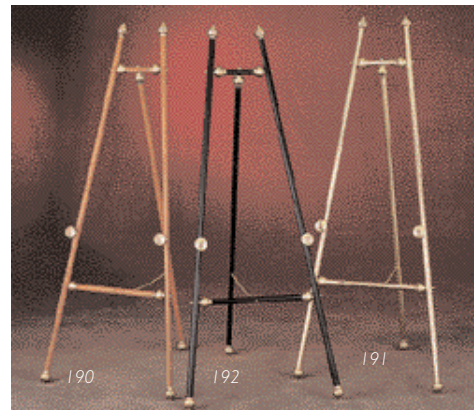

Note: 172E does not have flipchart clamp

45 DISPLAY EASEL

NUMBER	SIZE	WEIGHT	PRICE
45	56 x 34 x 32	10 lbs.	\$121.00

**FEATURES:**

- Natural finished hardwood easel folds flat for easy storage
- Handles boards up to and including 3' x 4'

175E AND 176E ALUMINUM TRIPOD EASELS WITH BRUSHED GOLD ANODIZE FINISH

NUMBER	DESCRIPTION	HEIGHT	WEIGHT	PRICE
175E	Aluminum w/ brushed gold anodized finish	60"	8 lbs.	\$169.00
176E	Aluminum w/ brushed gold anodized finish	72"	8 lbs.	276.00

**FEATURES**

**175E EASEL FEATURES**

- Sturdy 60" tall tripod easel folds in one quick motion
- Hinged chart or board holders attached to sturdy aluminum legs at three different heights for board and poster display

**176E EASEL FEATURES**

- Lightweight, rugged tripod for boards, posters or paper pads
- Travels easily and sets up in seconds
- Hinged chart or board holders attached at four different heights
- Spring-Loaded Chart Clamp included – clamp attaches without tools and handles all standard easel paper pads