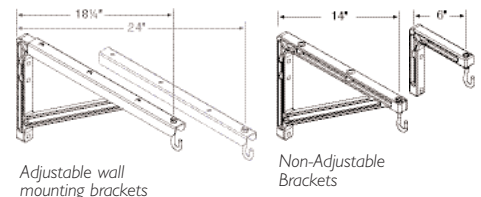

FEATURES:

- Warranted against defects in material and workmanship for five years
- Excellent viewing surface, extremely durable construction, reasonable price
- Fiberglass matte white viewing surface is virtually tear proof and offers a bright, sharp picture from any viewing angle
- Surface is washable, mildew and fire resistant
- Rigid one-piece Fabrik-Lok steel rollers with positive locking spring mechanisms
- Mounted on aluminum supporting bar instead of being enclosed in a case, thus eliminating all friction
- "Quick Ship"