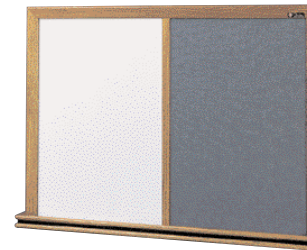

FEATURES:

- Tackboard on Type D combination is 12" high unless otherwise specified
- Angle clip hangers (Note: For permanent installation we recommend using a combination of 16A Adhesive and angle clips.)

OPTIONS:

- Price based on satin anodize satin finish trim; see page 80 for Powder Coat finish colors. If required, specify color and add \$80.00 for boards up to 4' x 8'; for 4' x 8' and larger sizes, add \$110.00

Note: Finished size of units is 1/4" larger in height and width than sizes listed. If exact overall size required, specify when ordering.

MARKERBOARD/CHALKBOARD & TACKBOARD: WOOD FRAME

LCS DELUXE COMBO – 1-3/4" FACE TRIM

210 SERIES COMBO – 2" ANGLE FACE TRIM WITH BLACK ACCENT

NUMBER	SIZE (HXW)	WEIGHT	PRICE
LCS1044	4' x 4'	32 lbs.	\$265.00
LCS1046	4' x 6'	48 lbs.	324.00
LCS1048	4' x 8'	64 lbs.	391.00

FEATURES:

- White porcelain enamel markerboard writing surface on the left; natural tan cork tack surface on the right
- Natural oak finish perimeter trim and marker tray
- Price based on Natural Oak finish trim; for Medium or Dark finish Oak, specify and add \$11.00. See page 79 for other woods and finishes. If required, specify on order and add \$56.00
- Keyhole hangers
- 4 Assorted LCS Markers and one felt eraser
- "Quick Ship" sizes noted