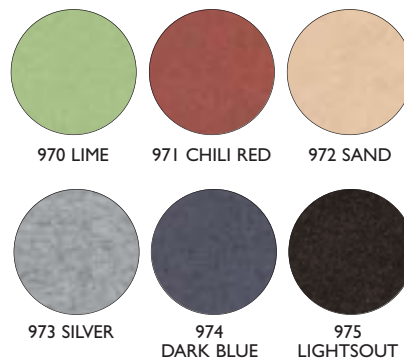

CLARIDGE CORK: COLOR OPTIONS

DESIGNER SERIES: COLOR OPTIONS

PREMIUM VINYL: COLOR OPTIONS

Note: Premium vinyl colors add \$.20 sq. ft. to Fabricork prices shown

PREMIUM FABRIC: COLOR OPTIONS

Note: Premium fabric colors add \$.10 sq. ft. to Designer fabric prices shown

FABRICORK: COLOR OPTIONS

HOOK FAB: COLOR OPTIONS

TAN NUCORK: COLOR OPTIONS

Indoff
www.ahutton.com
 (860)632-2026