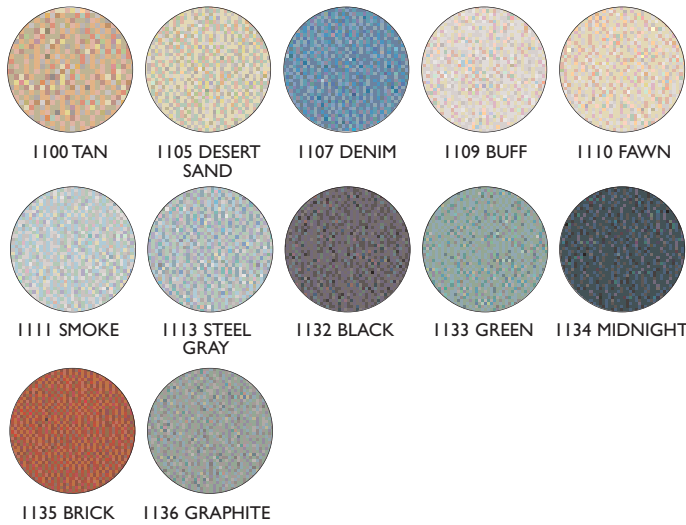

CLARIDGE CORK: COLOR OPTIONS

DESIGNER SERIES: COLOR OPTIONS

PREMIUM VINYL: COLOR OPTIONS

Note: Premium vinyl colors add \$.20 sq. ft. to Fabricork prices shown

PREMIUM FABRIC: COLOR OPTIONS

Note: Premium fabric colors add \$.10 sq. ft. to Designer fabric prices shown

FABRICORK: COLOR OPTIONS

HOOK FAB: COLOR OPTIONS

TAN NUCORK: COLOR OPTIONS

Indoff
www.ahutton.com
 (860)632-2026