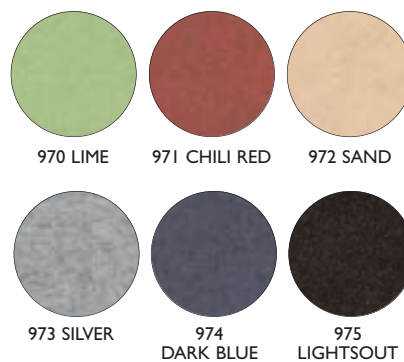

CLARIDGE CORK: COLOR OPTIONS

DESIGNER SERIES: COLOR OPTIONS

PREMIUM VINYL: COLOR OPTIONS

Note: Premium vinyl colors add \$.20 sq. ft. to Fabricork prices shown

PREMIUM FABRIC: COLOR OPTIONS

Note: Premium fabric colors add \$.10 sq. ft. to Designer fabric prices shown

FABRICORK: COLOR OPTIONS

HOOK FAB: COLOR OPTIONS

TAN NUCORK: COLOR OPTIONS

Indoff
www.ahutton.com
 (860)632-2026