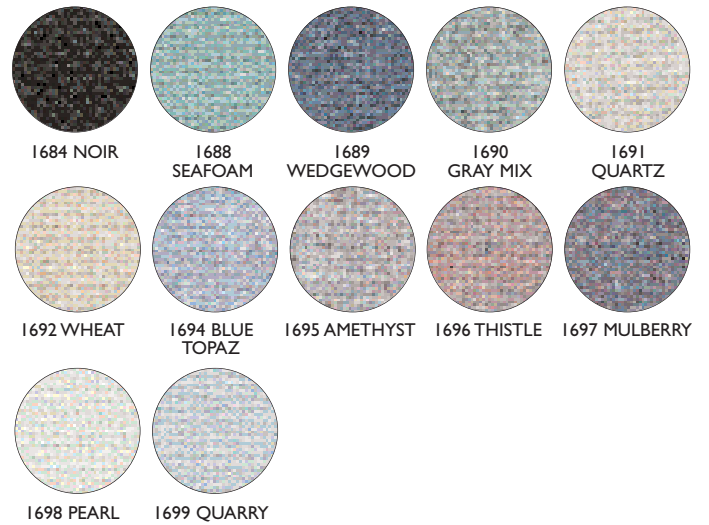

CLARIDGE CORK: COLOR OPTIONS

DESIGNER SERIES: COLOR OPTIONS

PREMIUM VINYL: COLOR OPTIONS

Note: Premium vinyl colors add \$.20 sq. ft. to Fabricork prices shown

PREMIUM FABRIC: COLOR OPTIONS

Note: Premium fabric colors add \$.10 sq. ft. to Designer fabric prices shown

FABRICORK: COLOR OPTIONS

HOOK FAB: COLOR OPTIONS

TAN NUCORK: COLOR OPTIONS

Indoff
www.ahutton.com
 (860)632-2026