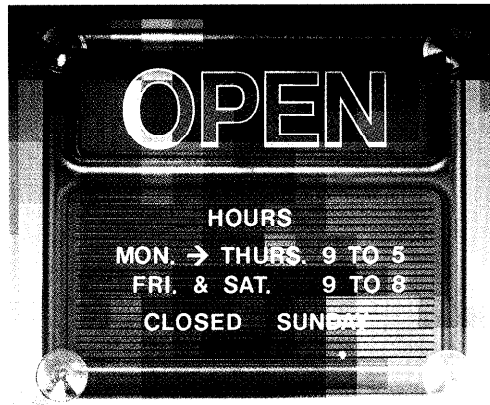

Vertical Open/Closed sign

Available in three languages: English, Spanish and French. Features a high density polyethylene message panel and includes an assortment of 38 white 1/2" (12mm) Helvetica style characters. 14 3/8" W x 12 3/8" H (365 x 315mm).

Catalog #	Language	Color
8130-1	English	Black
8130-5	English	Grey
01420	Spanish	Black
01421	French	Black

Horizontal Open/Closed Sign

Available in black or white polypropylene plastic. Signs include 159 each 1/2" (12mm) Helvetica characters. Black letters are provided with the white sign and white letters are provided with the black sign. 9" W x 7" H (225 x 175mm).

Catalog #	Color
8131-0	White
8131-1	Black

Double-Sided Open/Closed Sign

Features a ridged black steel message surface on both front and back. Grooved magnetic letters align easily and won't fall off. Includes a set of 134 magnetic 1/2" (12mm) characters. 15 1/2" H x 14 1/4" W (390 x 365mm). Catalog # 993

Note See page 70 for flat magnetic character assortment for double-sided open/closed sign.

Open-closed sign in three languages