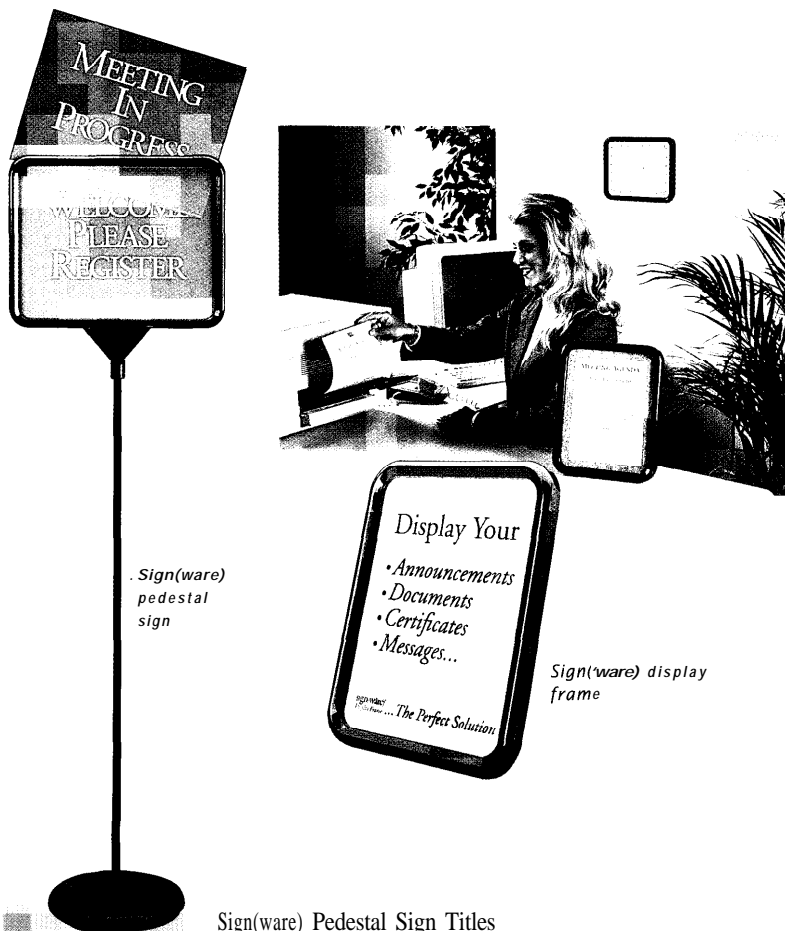

Indoff Nationwide Distributors for Quartet pg7 I

www.ahutton.com **860-632-2026** fax at **2028** web site at ahutton@ahutton.com

ADA Signs

The Americans with Disabilities Act (ADA) provides disabled individuals with equal civil rights protection. ADA signs comply with all ADA requirements for critical signage. Contemporary, radius cornered, international signage has easy-to-read messages, clear graphics and grade 2 braille. Durable 1/8" (3mm) injection molded plastic with white raised tactile graphics on grey (accessible sign on blue). Sign dimensions are 6"W x 9"H (150 x 225mm). Includes instructions and double-sided adhesive tape for easy mounting.

Sign(ware) Display Frame

Customize your own signs using a high impact black plastic display frame with protective lens. Mount vertically or horizontally with double-sided tape (included) or screws. An easel is provided for tabletop use and a handy guide offers computer users tips for creating professional, eye-catching signs. Signs hang over office partitions using the clear partition hangers featured on page 34. 9 1/2"W x 12"H (245 x 305mm). Catalog #01423

Sign(ware) Pedestal Sign

Radius poster holder on pedestal base. Includes twelve assorted titles plus a blank panel for a custom message. Displays messages back-to-back for one or two sided use. Accommodates standard poster size of 14"W x 11"H (355 x 280mm). 52" (1320mm) overall height with a cast iron base. See titles below left. Catalog # 3655

Sign(wire) Pedestal Sign Replacement Panels

A set of 12 assorted titles and a blank title (same as above). Catalog #3660

Sign(ware) Pedestal Sign Titles

- No Smoking
- Meeting In Progress
- Welcome Please Register
- Authorized Personnel Only
- * Please Watch Your Step
- Caution Wet Floor
- Smoking In Designated Areas Only
- Smoking Permitted In This Area Only
- Please Order Here
- Please Wait To Be Seated
- * Please Seat Yourself
- * Section Closed
- [Blank panel]